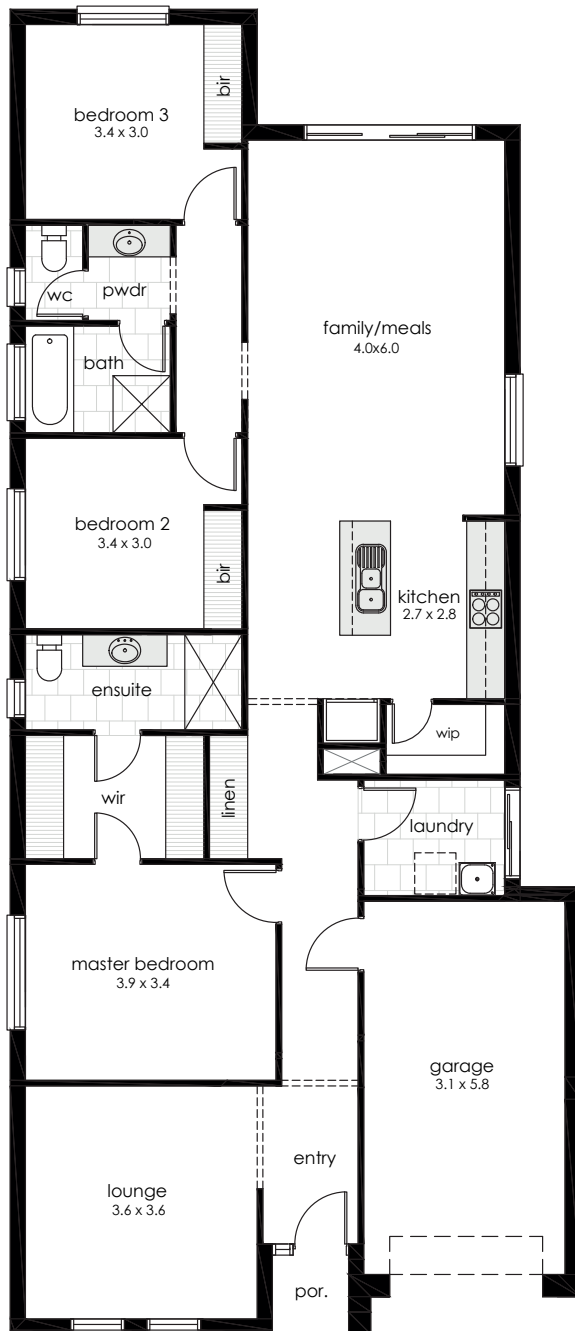

BOWDEN

3 2 1

DIMENSIONS

Living	141.5m ²
Garage	21.6
Porch	1.6
Total area	164.7m²
House width	8.98
House length	20.87

All facade images are for illustrative purposes only. Materials, colours and inclusions may vary.